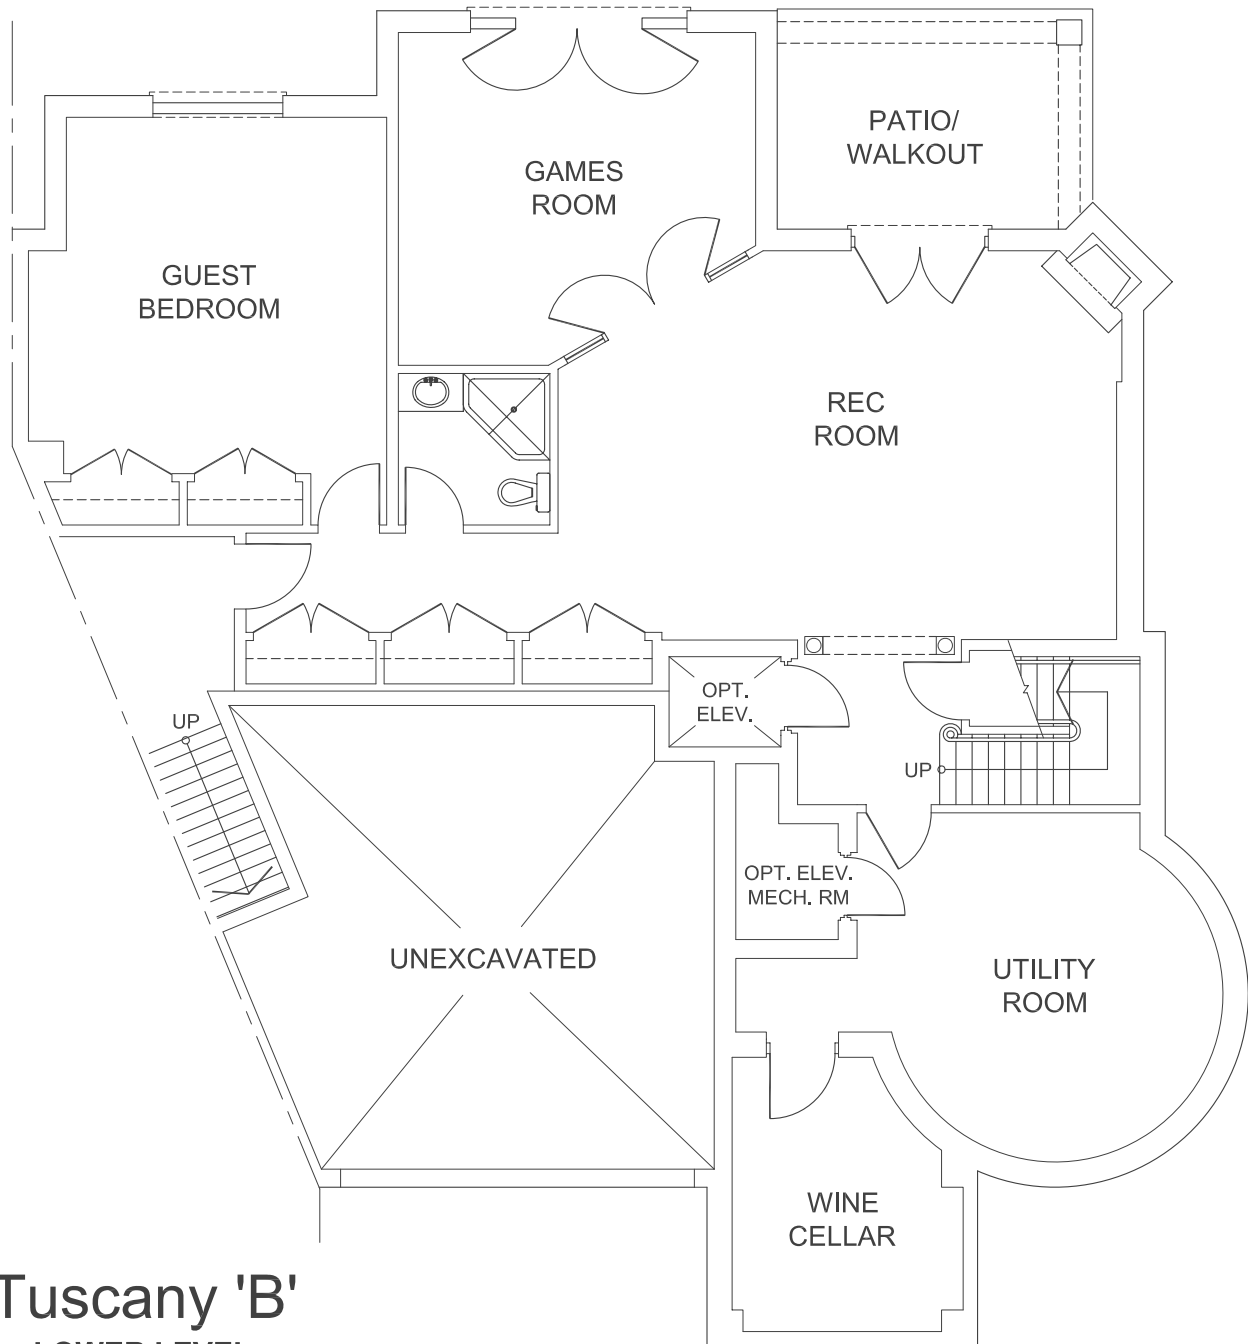

Tuscany 'B'
MAIN LEVEL
1,870 sq. ft.

Tuscany 'B'
UPPER LEVEL
1,710 sq. ft.

Tuscany 'B'
LOWER LEVEL
1,710 sq. ft.