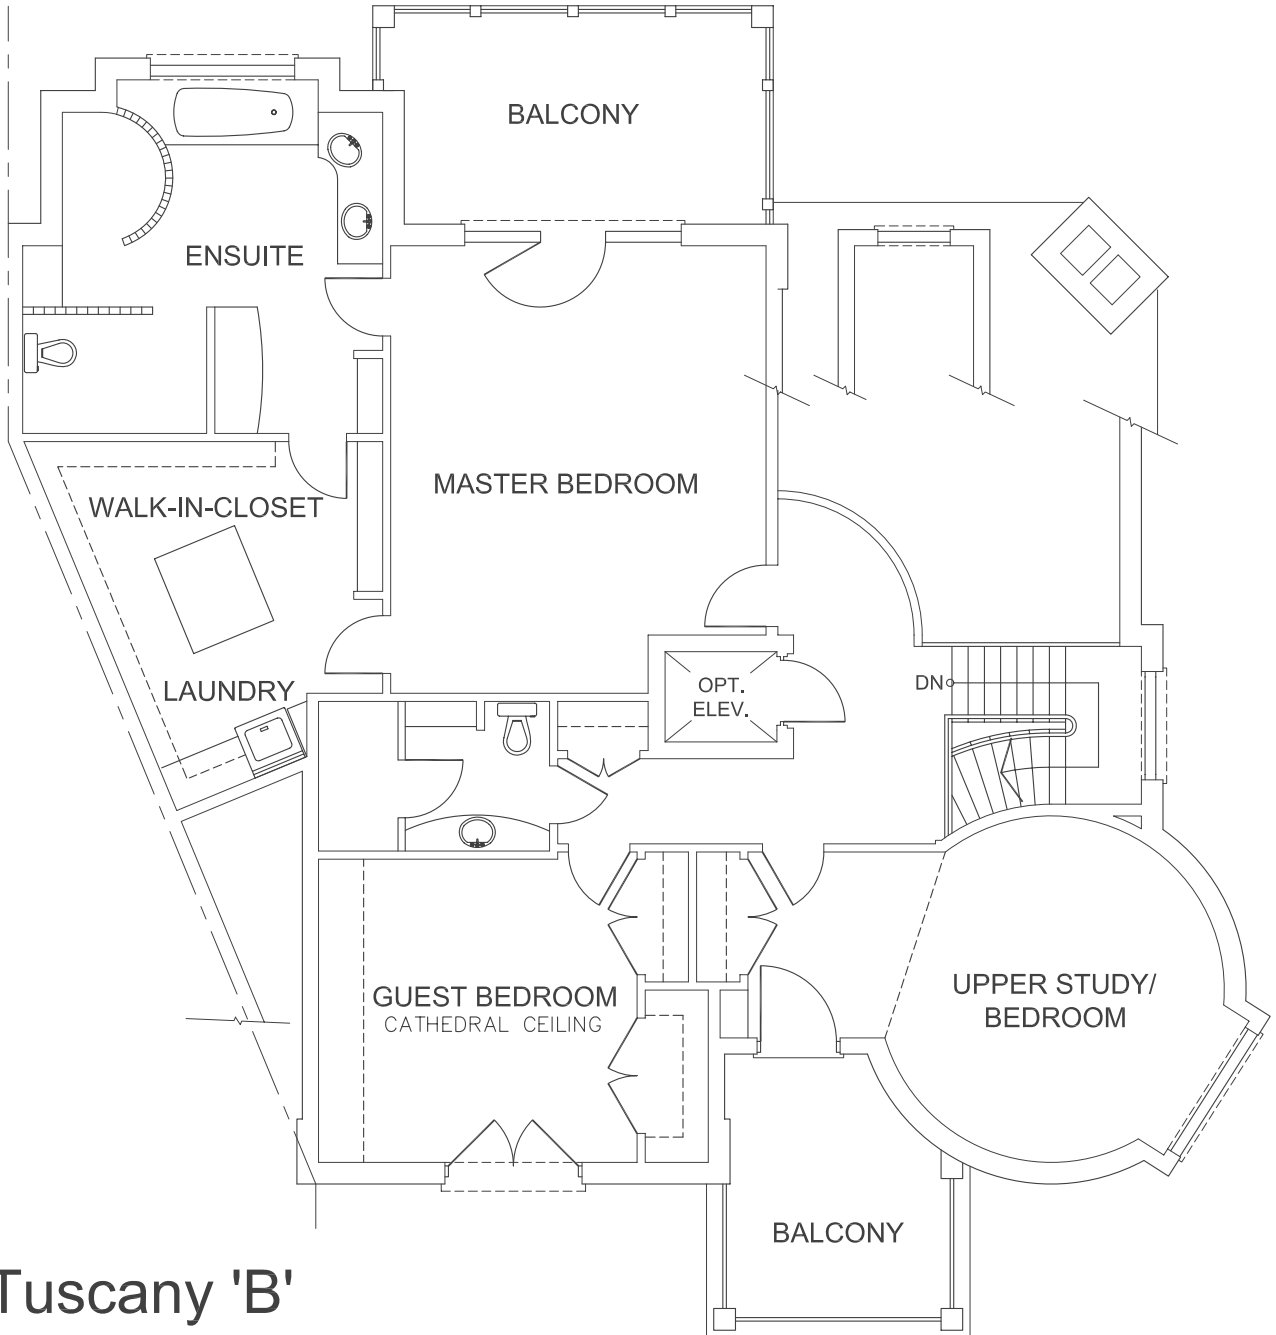

Tuscany 'B'
MAIN LEVEL
1,870 sq. ft.

Tuscany 'B'
UPPER LEVEL
1,710 sq. ft.

Tuscany 'B'
LOWER LEVEL
1,710 sq. ft.