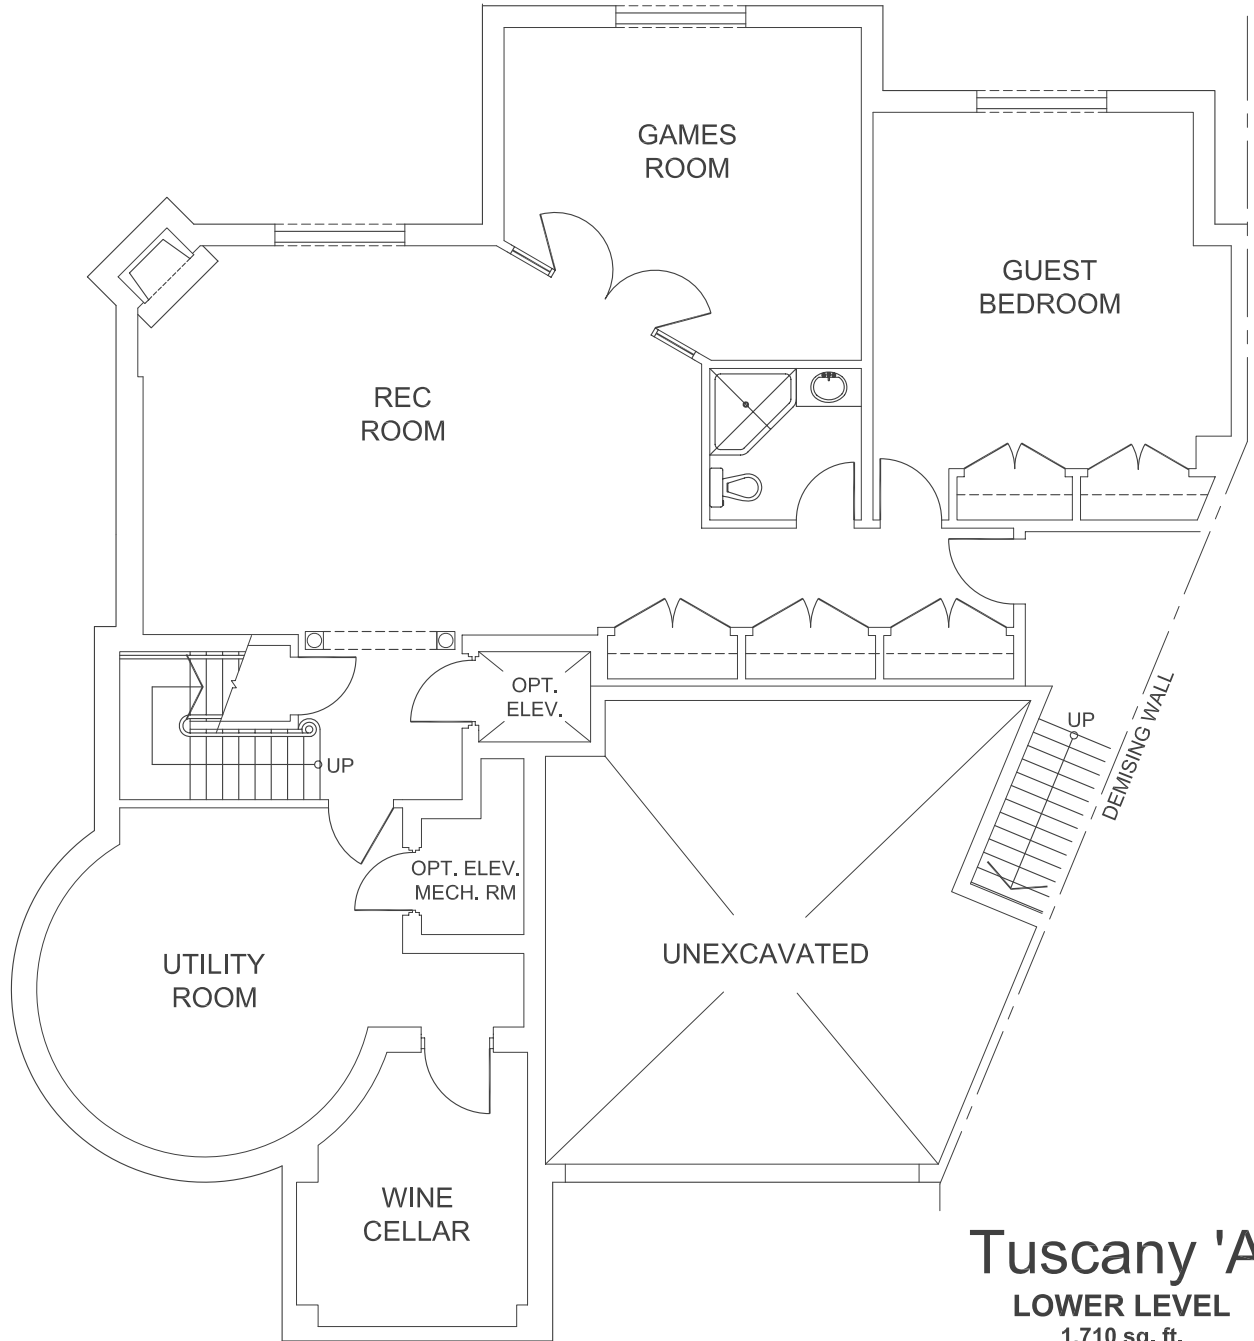

Tuscany 'A'
UPPER LEVEL
 1,710 sq. ft.

Tuscany 'A'
LOWER LEVEL
1,710 sq. ft.